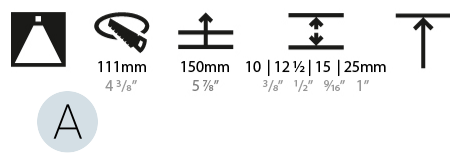

PHYSICAL

Shape: Round
Diameter (mm): 107
Diameter (in): 4 3/16
Height (mm): 130
Height (in): 5 1/8
Ceiling Thickness (mm): 10 / 12.5 / 15 / 25
Ceiling Thickness (in): 3/8 or 1/2 or 9/16 or 1
Min. Recessing Depth (mm): 150
Min. Recessing Depth (in): 5 7/8
Light Distribution: Downlight
Weight (kg): 0.646
Weight (lbs): 1.42
Fixture Finish: SSR / BKV / CWI / CRY / HAB / LAG / UFT / ITA / RUA / RUR / MIC / FTG / MYG / TWT / LOD / PUS / FRO / FUP / KIA / POP / BLS / SPG / MEY / GOH / GUM / CHC / COM / ABZ / JAG / OBR / MOS / ROR
Fixture Material: Aluminum Die Cast
Cut-out Measurements: Ø 111mm / 4 3/8"
Upon Request: Unique Ceiling Thickness

ELECTRICAL

Lamp Type: LED (Zhaga Standard)
Input Wattage (W): 15
Total Output Wattage (W): 14.7
Dimming: Dali Dimming
Driver Included: No
Driver Location: Recessed Housing
Driver Type: Constant Current - 120Vac
Driver Class: Class 2
Housing: See components
Input Voltage (V): 120
Constant Current (MA): 350

LED

Number of LEDs: 1
Color Temperature (°K): Warm Dim
Max. Delivered Lumen (lm): 766
Nominal Lumen (lm): 1140
CRI: >90 CRI
Lamp Life (hrs): 50000
Upon Request: RGB-W Tunable White Special Color Temperature Special LED

OPTICAL

Reflector°: 18 / 42 / 60
Optic°: Lens Pack - No Lens / Linear Spread Lens / Honeycomb / Spread Lens
Upon Request: Special Beam Angles

RATINGS AND CERTIFICATIONS