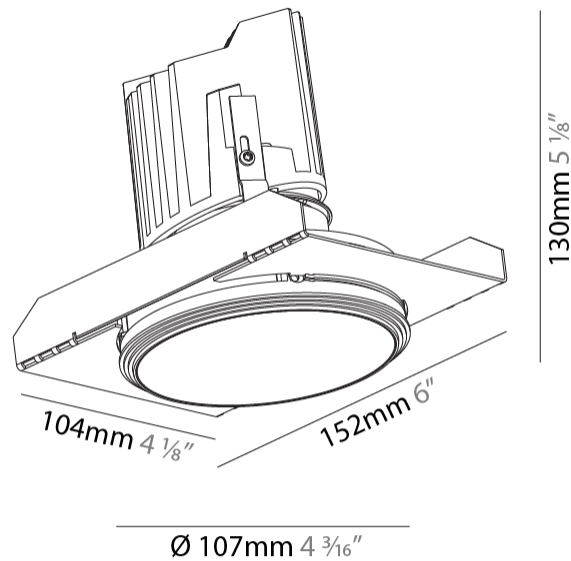

PHYSICAL

Shape: Round
Diameter (mm): 107
Diameter (in): 4 3/16
Height (mm): 130
Height (in): 5 1/8
Ceiling Thickness (mm): 10 / 12.5 / 15 / 25
Ceiling Thickness (in): 3/8 or 1/2 or 9/16 or 1
Min. Recessing Depth (mm): 150
Min. Recessing Depth (in): 5 7/8
Light Distribution: Downlight
Weight (kg): 0.646
Weight (lbs): 1.42
Fixture Finish: SSR / BKV / CWI / CRY / HAB / LAG / UFT / ITA / RUA / RUR / MIC / FTG / MYG / TWT / LOD / PUS / FRO / FUP / KIA / POP / BLS / SPG / MEY / GOH / GUM / CHC / COM / ABZ / JAG / OBR / MOS / ROR
Fixture Material: Aluminum Die Cast
Cut-out Measurements: Ø 111mm / 4 3/8"
Upon Request: Unique Ceiling Thickness

ELECTRICAL

Lamp Type: LED (Zhaga Standard)
Input Wattage (W): 15
Total Output Wattage (W): 14.7
Dimming: Dali Dimming
Driver Included: No
Driver Location: Recessed Housing
Driver Type: Constant Current - 120Vac
Driver Class: Class 2
Housing: See components
Input Voltage (V): 120
Constant Current (MA): 350

LED

Number of LEDs: 1
Color Temperature (°K): Warm Dim
Max. Delivered Lumen (lm): 766
Nominal Lumen (lm): 1140
CRI: >90 CRI
Lamp Life (hrs): 50000
Upon Request: RGB-W Tunable White Special Color Temperature Special LED

OPTICAL

Reflector°: 18 / 42 / 60
Optic°: Lens Pack - No Lens / Linear Spread Lens / Honeycomb / Spread Lens
Upon Request: Special Beam Angles

RATINGS AND CERTIFICATIONS